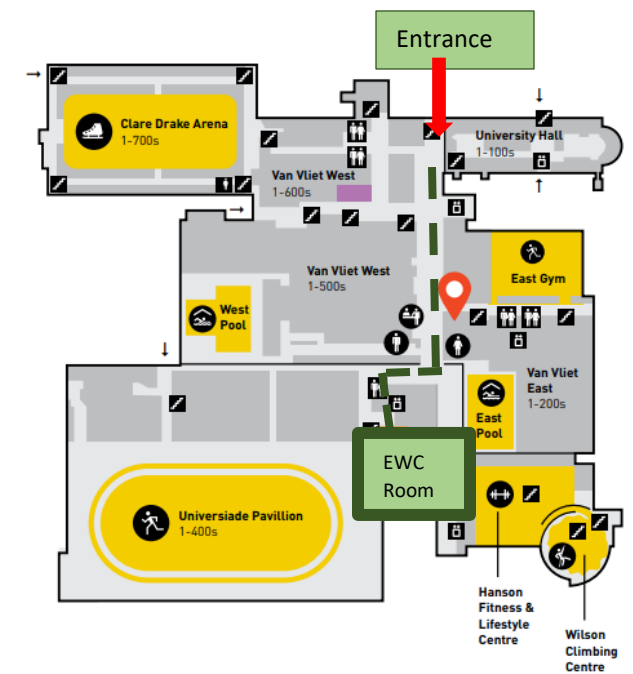

EWC ENTRANCE ONLY DIRECTIONS

- Parents will drop off their wrestlers by the Stadium Parking Lot
- Wrestlers will enter by walking to the entrance.
- Wrestlers will enter using **ONLY** the Van Vliet Doors across from the Sub building

VAN VLIET COMPLEX

LEVEL 1

EWC EXIT ONLY DIRECTIONS

- *Wrestlers will exit by walking to the top of the Pavilion
- * Walk across the Pavilion
- * Then head out the doors to walk down the stairs outside
- * Parents can pick up by Varsity or Stadium Parking lot (Steward Area)