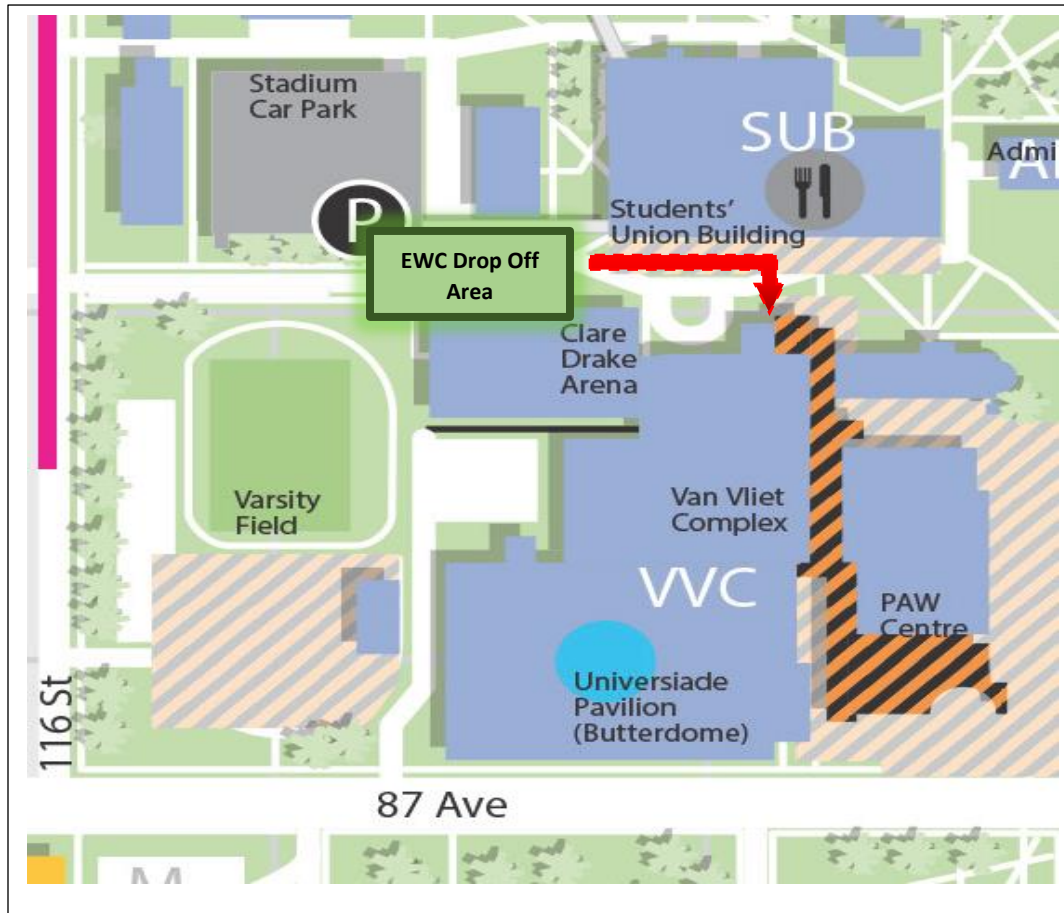

EWC ENTRANCE ONLY DIRECTIONS

- Parents will drop off their wrestlers by the Stadium Parking Lot
- Wrestlers will enter by walking to the entrance.
- Wrestlers will enter using **ONLY** the Van Vliet Doors across from the Sub building

VAN VLIET COMPLEX

LEVEL 1

EWC EXIT ONLY DIRECTIONS

- *Wrestlers will exit by walking to the top of the Pavilion
- * Walk across the Pavilion
- * Then head out the doors to walk down the stairs outside
- * Parents can pick up by Varsity or Stadium Parking lot (Steward Area)